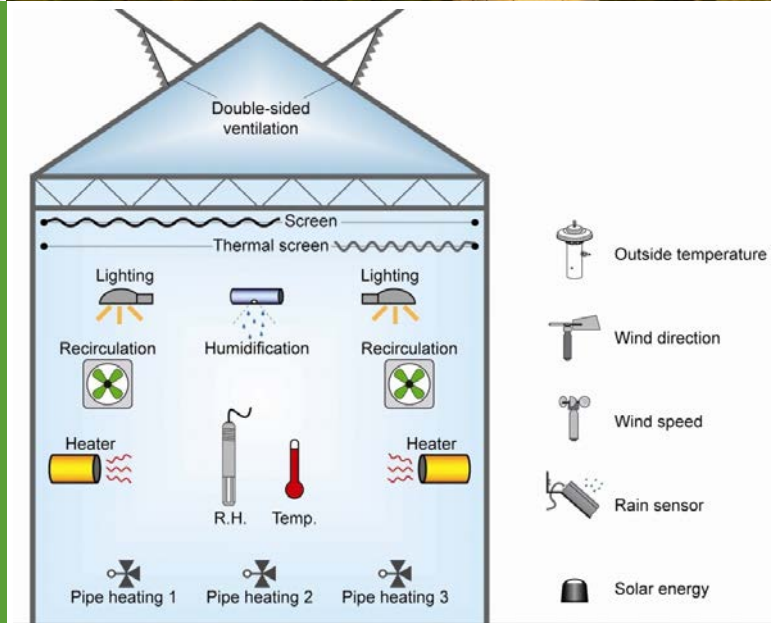

Greenhouse / Department

TCP / IP local network and internet

Hortilife B.V.

Van der Landeweg 15
7418 HG DEVENTER
The Netherlands
tel. +31 (0)85 4010835
info@hortilife.com
www.hortilife.com

No rights can be derived from the content of this flyer