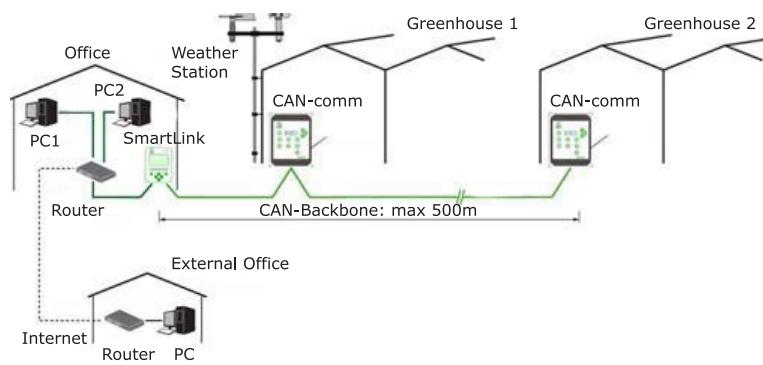

Greenhouse / Department

TCP / IP local network and internet

Hortilife B.V.

Van der Landeweg 15
7418 HG DEVENTER
The Netherlands
tel. +31 (0)85 4010835
info@hortilife.com
www.hortilife.com

No rights can be derived from the content of this flyer