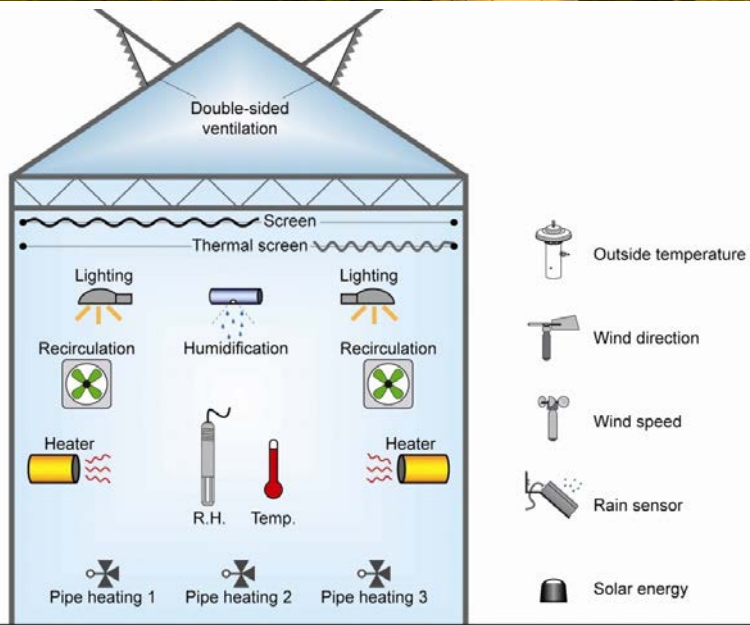

Greenhouse / Department