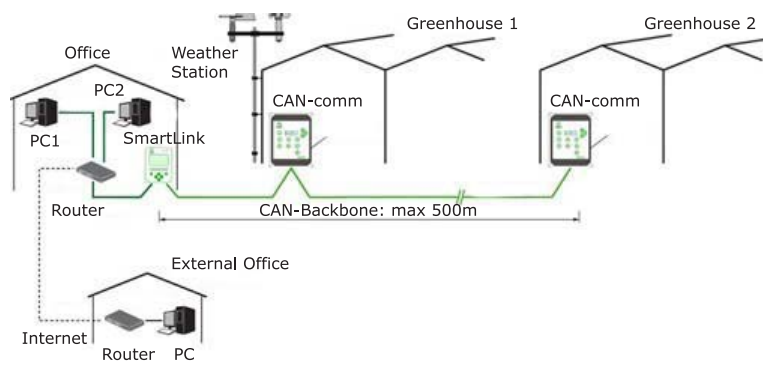

TCP / IP local network and internet